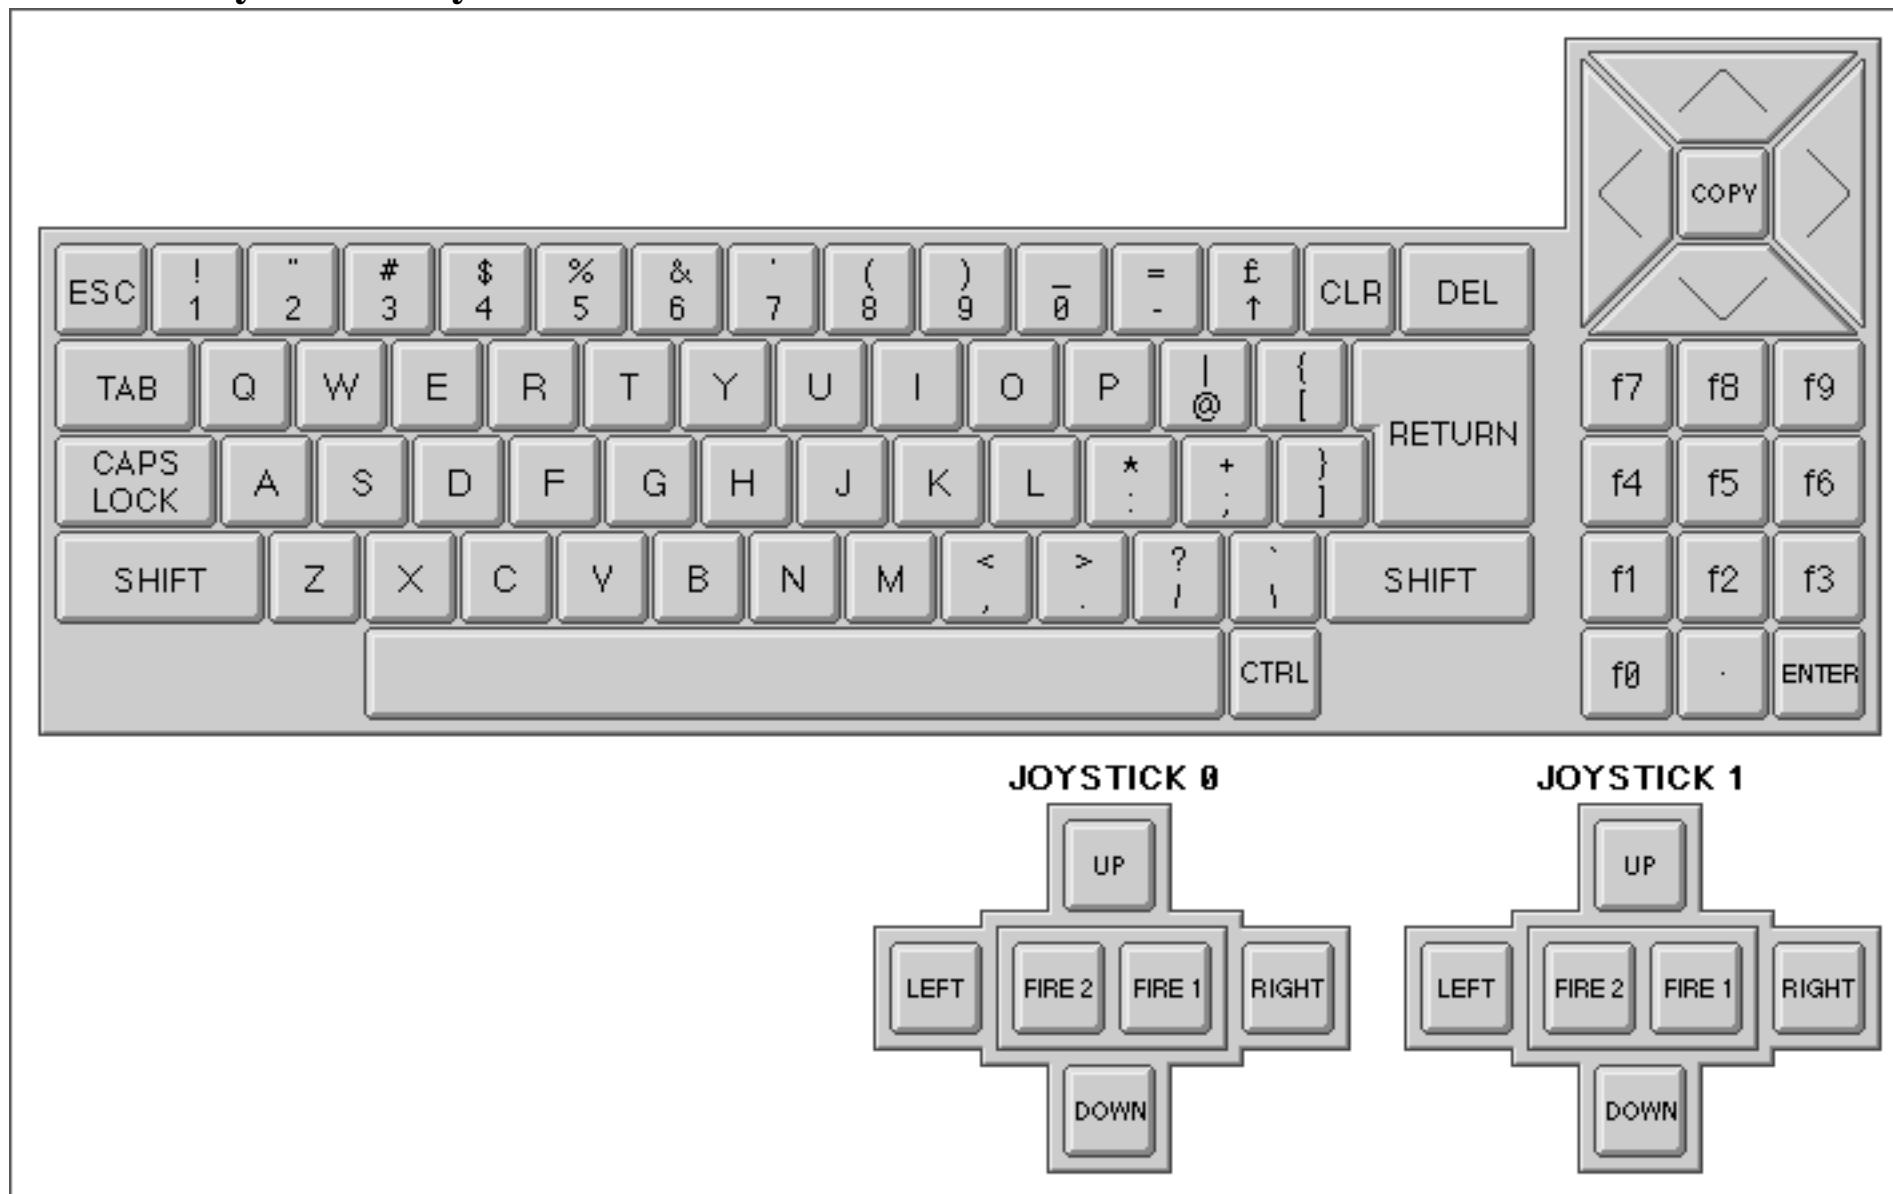

CPC464 Keyboard

CPC464 Keyboard: Layout

CPC464 Keyboard: Characters

Black : Specified key (bottom)
 Shift + specified key (top)
Blue : Control + specified key
Red : Key number
 Underlined key numbers have equivalent keyboard & joystick 1 key numbers

JOYSTICK 0

JOYSTICK 1

CPC464 Keyboard: ASCII Codes

Black : Specified key (bottom)
 Shift + specified key (top)
Blue : Control + specified key
Red : Key number
 Underlined key numbers have equivalent keyboard & joystick 1 key numbers

52 55
4E 22
0D

CPC664 Keyboard

CPC664 Keyboard: Layout

CPC664 Keyboard: Characters

Black : Specified key (bottom)
 Shift + specified key (top)
Blue : Control + specified key
Red : Key number
 Underlined key numbers have equivalent keyboard & joystick 1 key numbers