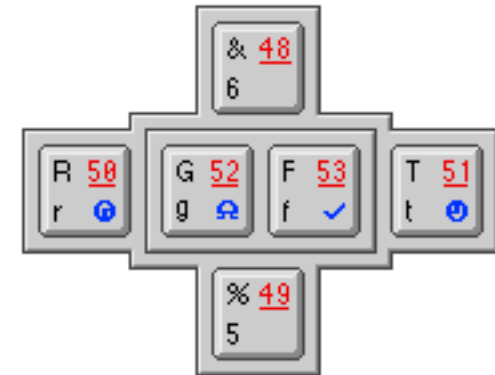

CPC6128 Keyboard: Characters

Black : Specified key (bottom)
Shift + specified key (top)
Blue : Control + specified key
Red : Key number
Underlined key numbers have equivalent keyboard & joystick 1 key numbers

JOYSTICK 1