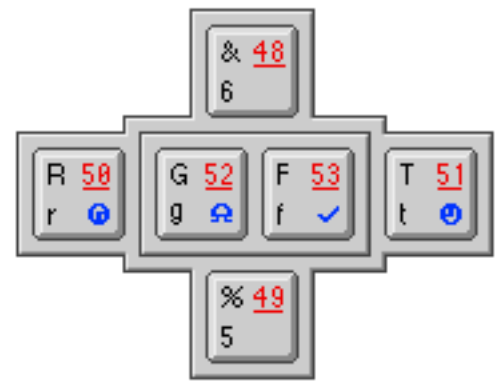

CPC464 Keyboard

CPC464 Keyboard: Layout

CPC464 Keyboard: Characters

Black : Specified key (bottom)
 Shift + specified key (top)
Blue : Control + specified key
Red : Key number
 Underlined key numbers have equivalent keyboard & joystick 1 key numbers

JOYSTICK 0

JOYSTICK 1

CPC464 Keyboard: ASCII Codes

Black : Specified key (bottom)
 Shift + specified key (top)
Blue : Control + specified key
Red : Key number
 Underlined key numbers have equivalent keyboard & joystick 1 key numbers

52 55
4E 22
0D

CPC664 Keyboard

CPC664 Keyboard: Layout

CPC664 Keyboard: Characters

Black : Specified key (bottom)
 Shift + specified key (top)
Blue : Control + specified key
Red : Key number
 Underlined key numbers have equivalent keyboard & joystick 1 key numbers

JOYSTICK 0

JOYSTICK 1

CPC664 Keyboard: ASCII Codes

Black : Specified key (bottom)
 Shift + specified key (top)
Blue : Control + specified key
Red : Key number
 Underlined key numbers have equivalent keyboard & joystick 1 key numbers