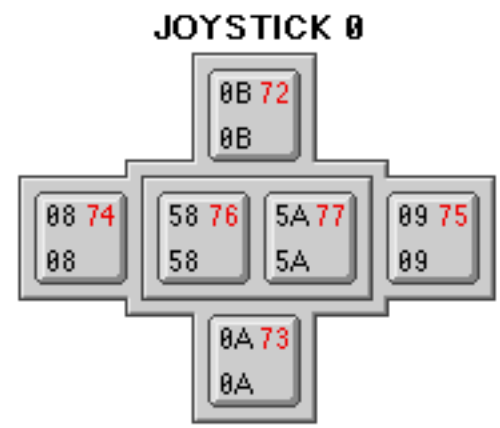

52 55
4E 22
0D

CPC664 Keyboard

CPC664 Keyboard: Layout

CPC664 Keyboard: Characters

Black : Specified key (bottom)
 Shift + specified key (top)
Blue : Control + specified key
Red : Key number
 Underlined key numbers have equivalent keyboard & joystick 1 key numbers

JOYSTICK 0

JOYSTICK 1

CPC664 Keyboard: ASCII Codes

Black : Specified key (bottom)
 Shift + specified key (top)
Blue : Control + specified key
Red : Key number
 Underlined key numbers have equivalent keyboard & joystick 1 key numbers

5255
 4E22
 0D

CPC6128 Keyboard

CPC6128 Keyboard: Layout

JOYSTICK 0

JOYSTICK 1

CPC6128 Keyboard: Characters

Black : Specified key (bottom)
 Shift + specified key (top)
Blue : Control + specified key
Red : Key number
 Underlined key numbers have equivalent keyboard & joystick 1 key numbers