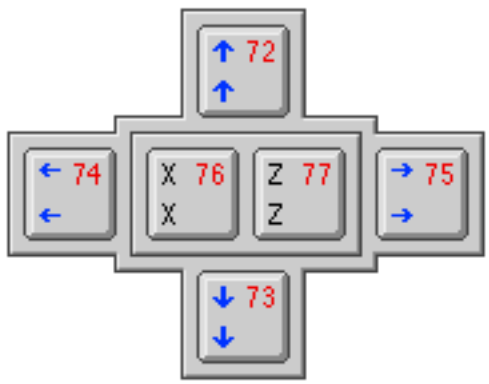

JOYSTICK 0

JOYSTICK 1

CPC464 Keyboard: ASCII Codes

Black : Specified key (bottom)
 Shift + specified key (top)
Blue : Control + specified key
Red : Key number
 Underlined key numbers have equivalent keyboard & joystick 1 key numbers

52 55
4E 22
0D

CPC664 Keyboard

CPC664 Keyboard: Layout

CPC664 Keyboard: Characters

Black : Specified key (bottom)
 Shift + specified key (top)
Blue : Control + specified key
Red : Key number
 Underlined key numbers have equivalent keyboard & joystick 1 key numbers

JOYSTICK 0

JOYSTICK 1

CPC664 Keyboard: ASCII Codes

Black : Specified key (bottom)
 Shift + specified key (top)
Blue : Control + specified key
Red : Key number
 Underlined key numbers have equivalent keyboard & joystick 1 key numbers