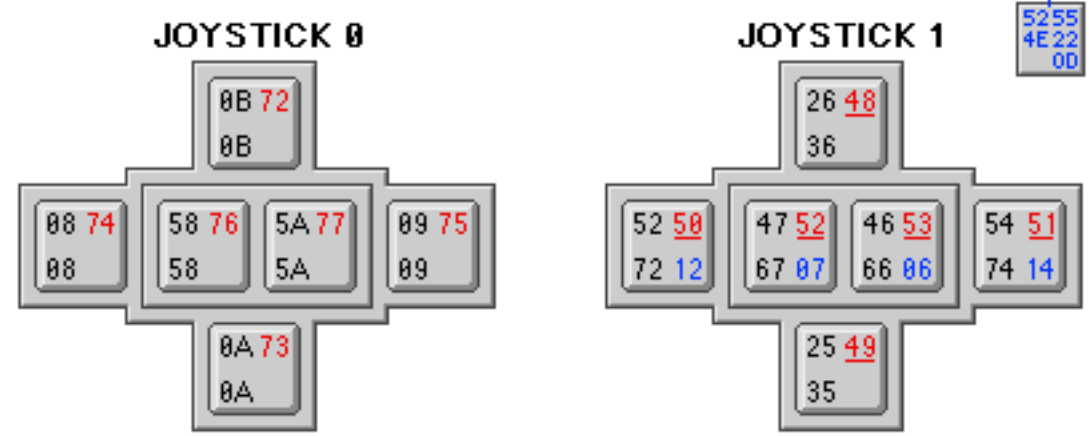

CPC464 Keyboard

CPC464 Keyboard: Layout

CPC464 Keyboard: Characters

Black : Specified key (bottom)
 Shift + specified key (top)
Blue : Control + specified key
Red : Key number
 Underlined key numbers have equivalent keyboard & joystick 1 key numbers

JOYSTICK 0

JOYSTICK 1

CPC464 Keyboard: ASCII Codes

Black : Specified key (bottom)
 Shift + specified key (top)
Blue : Control + specified key
Red : Key number
 Underlined key numbers have equivalent keyboard & joystick 1 key numbers

52 55
4E 22
0D

CPC664 Keyboard

CPC664 Keyboard: Layout

CPC664 Keyboard: Characters

Black : Specified key (bottom)
 Shift + specified key (top)
Blue : Control + specified key
Red : Key number
 Underlined key numbers have equivalent keyboard & joystick 1 key numbers