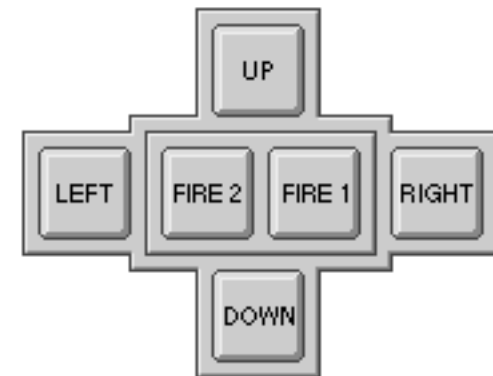

JOYSTICK 0

JOYSTICK 1

CPC464 Keyboard: ASCII Codes

Black : Specified key (bottom)
 Shift + specified key (top)
Blue : Control + specified key
Red : Key number
 Underlined key numbers have equivalent keyboard & joystick 1 key numbers

JOYSTICK 0

JOYSTICK 1

CPC664 Keyboard: ASCII Codes

Black : Specified key (bottom)
 Shift + specified key (top)
Blue : Control + specified key
Red : Key number
 Underlined key numbers have equivalent keyboard & joystick 1 key numbers

5255
 4E22
 0D

CPC6128 Keyboard

CPC6128 Keyboard: Layout

JOYSTICK 0

JOYSTICK 1

CPC6128 Keyboard: Characters

Black : Specified key (bottom)
 Shift + specified key (top)
Blue : Control + specified key
Red : Key number
 Underlined key numbers have equivalent keyboard & joystick 1 key numbers

Black : Specified key (bottom)
 Shift + specified key (top)
Blue : Control + specified key
Red : Key number
 Underlined key numbers have equivalent keyboard & joystick 1 key numbers

JOYSTICK 0

JOYSTICK 1