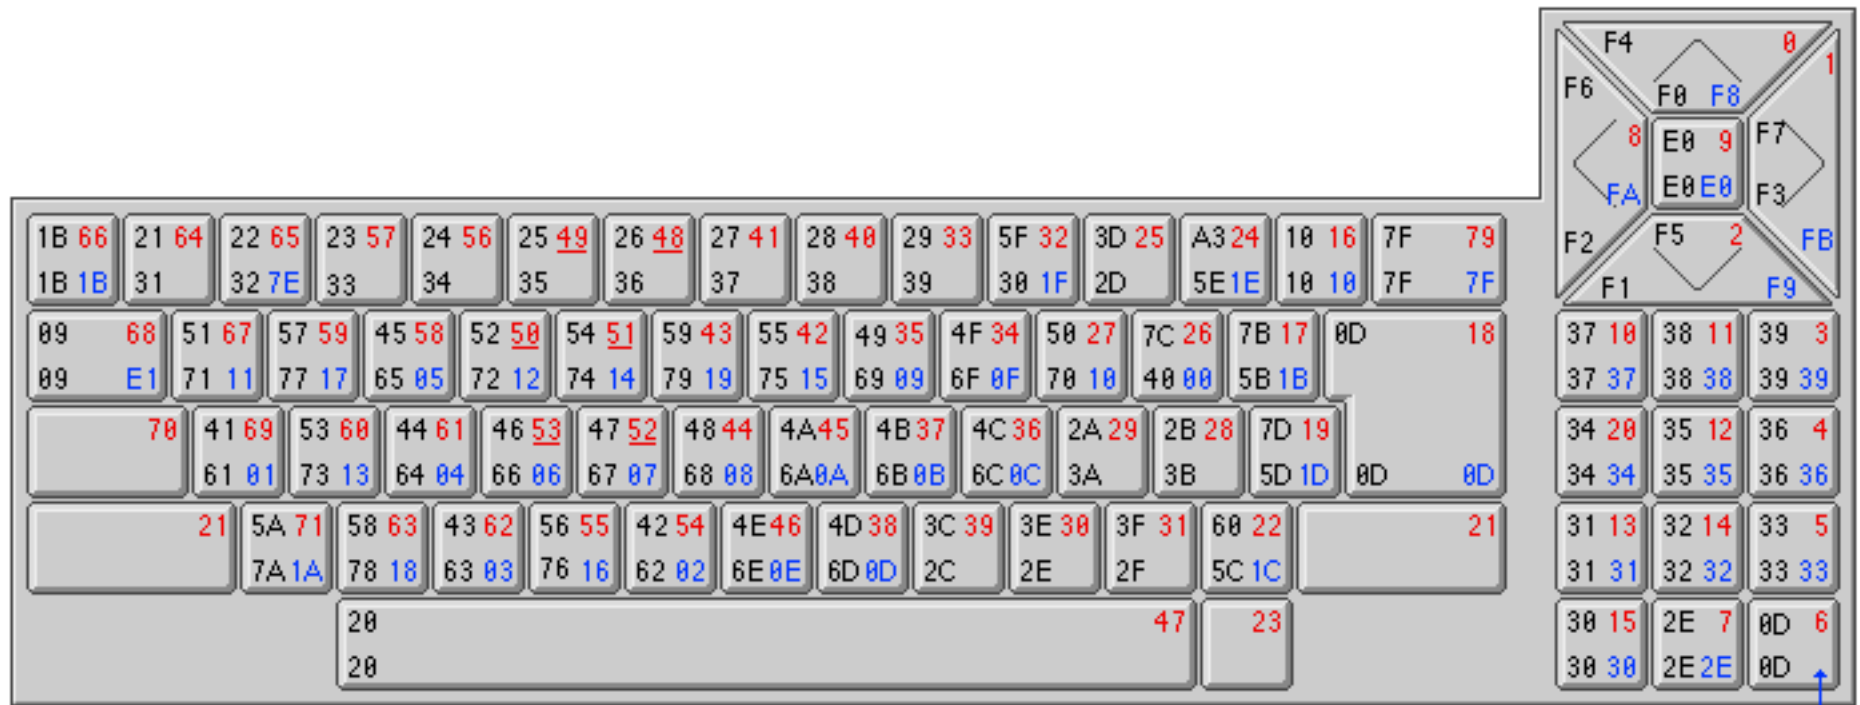

JOYSTICK 0

JOYSTICK 1

CPC464 Keyboard: ASCII Codes

Black : Specified key (bottom)
 Shift + specified key (top)
Blue : Control + specified key
Red : Key number
 Underlined key numbers have equivalent keyboard & joystick 1 key numbers

52 55
4E 22
0D

CPC664 Keyboard

CPC664 Keyboard: Layout

CPC664 Keyboard: Characters

Black : Specified key (bottom)
 Shift + specified key (top)
Blue : Control + specified key
Red : Key number
 Underlined key numbers have equivalent keyboard & joystick 1 key numbers

JOYSTICK 0

JOYSTICK 1

CPC664 Keyboard: ASCII Codes

Black : Specified key (bottom)
 Shift + specified key (top)
Blue : Control + specified key
Red : Key number
 Underlined key numbers have equivalent keyboard & joystick 1 key numbers