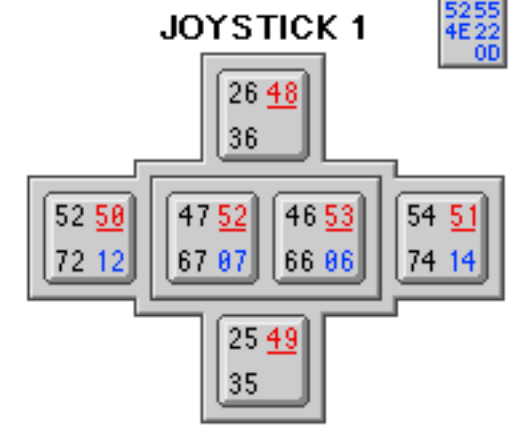

52 55
4E 22
0D

CPC664 Keyboard

CPC664 Keyboard: Layout

CPC664 Keyboard: Characters

Black : Specified key (bottom)
 Shift + specified key (top)
Blue : Control + specified key
Red : Key number
 Underlined key numbers have equivalent keyboard & joystick 1 key numbers

JOYSTICK 0

JOYSTICK 1

CPC664 Keyboard: ASCII Codes

Black : Specified key (bottom)
 Shift + specified key (top)
Blue : Control + specified key
Red : Key number
 Underlined key numbers have equivalent keyboard & joystick 1 key numbers

5255
 4E22
 0D

CPC6128 Keyboard

CPC6128 Keyboard: Layout

JOYSTICK 0

JOYSTICK 1

CPC6128 Keyboard: Characters

Black : Specified key (bottom)
 Shift + specified key (top)
Blue : Control + specified key
Red : Key number
 Underlined key numbers have equivalent keyboard & joystick 1 key numbers