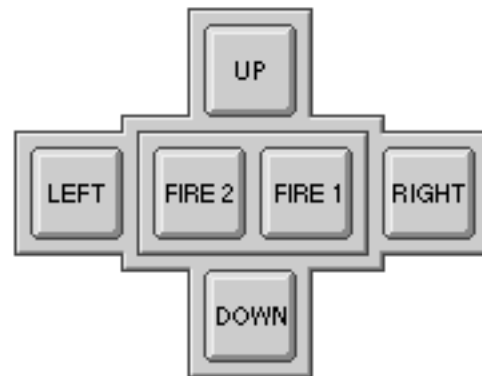

JOYSTICK 0

JOYSTICK 1

CPC464 Keyboard: ASCII Codes

Black : Specified key (bottom)
 Shift + specified key (top)
Blue : Control + specified key
Red : Key number
 Underlined key numbers have equivalent keyboard & joystick 1 key numbers

52 55
4E 22
0D

CPC664 Keyboard

CPC664 Keyboard: Layout

CPC664 Keyboard: Characters

Black : Specified key (bottom)
 Shift + specified key (top)
Blue : Control + specified key
Red : Key number
 Underlined key numbers have equivalent keyboard & joystick 1 key numbers

JOYSTICK 0

JOYSTICK 1

CPC664 Keyboard: ASCII Codes

Black : Specified key (bottom)
 Shift + specified key (top)
Blue : Control + specified key
Red : Key number
 Underlined key numbers have equivalent keyboard & joystick 1 key numbers

5255
 4E22
 0D

CPC6128 Keyboard

CPC6128 Keyboard: Layout

JOYSTICK 0

JOYSTICK 1

CPC6128 Keyboard: Characters

Black : Specified key (bottom)
 Shift + specified key (top)
Blue : Control + specified key
Red : Key number
 Underlined key numbers have equivalent keyboard & joystick 1 key numbers